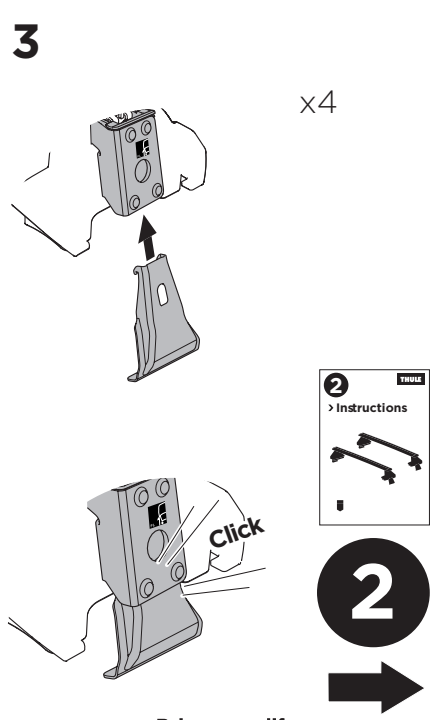

## Kit 145337

PEUGEOT 308 SW, 5-dr Estate, 22- (Without glass roof)

ISO 11154-E

5562795001

Bring your life  
thule.com

THULE WingBar Evo	THULE WingBar Edge	THULE WingBar	THULE SquareBar Evo	<b>Evo X (scale)</b>	<b>Edge X (scale)</b>
<b>PEUGEOT 308 SW, 5-dr Estate, 22-</b>				<b>35.5</b>	<b>H</b>
THULE ProBar Evo	THULE SlideBar Evo				<b>X (mm/inch)</b>
<b>PEUGEOT 308 SW, 5-dr Estate, 22-</b>				<b>1006 mm / 39 5/8"</b>	

	<b>W (mm/inch)</b>	<b>Z (mm/inch)</b>
<b>PEUGEOT 308 SW, 5-dr Estate, 22-</b>	<b>715 mm / 28 1/8"</b>	<b>295 mm / 11 5/8"</b>